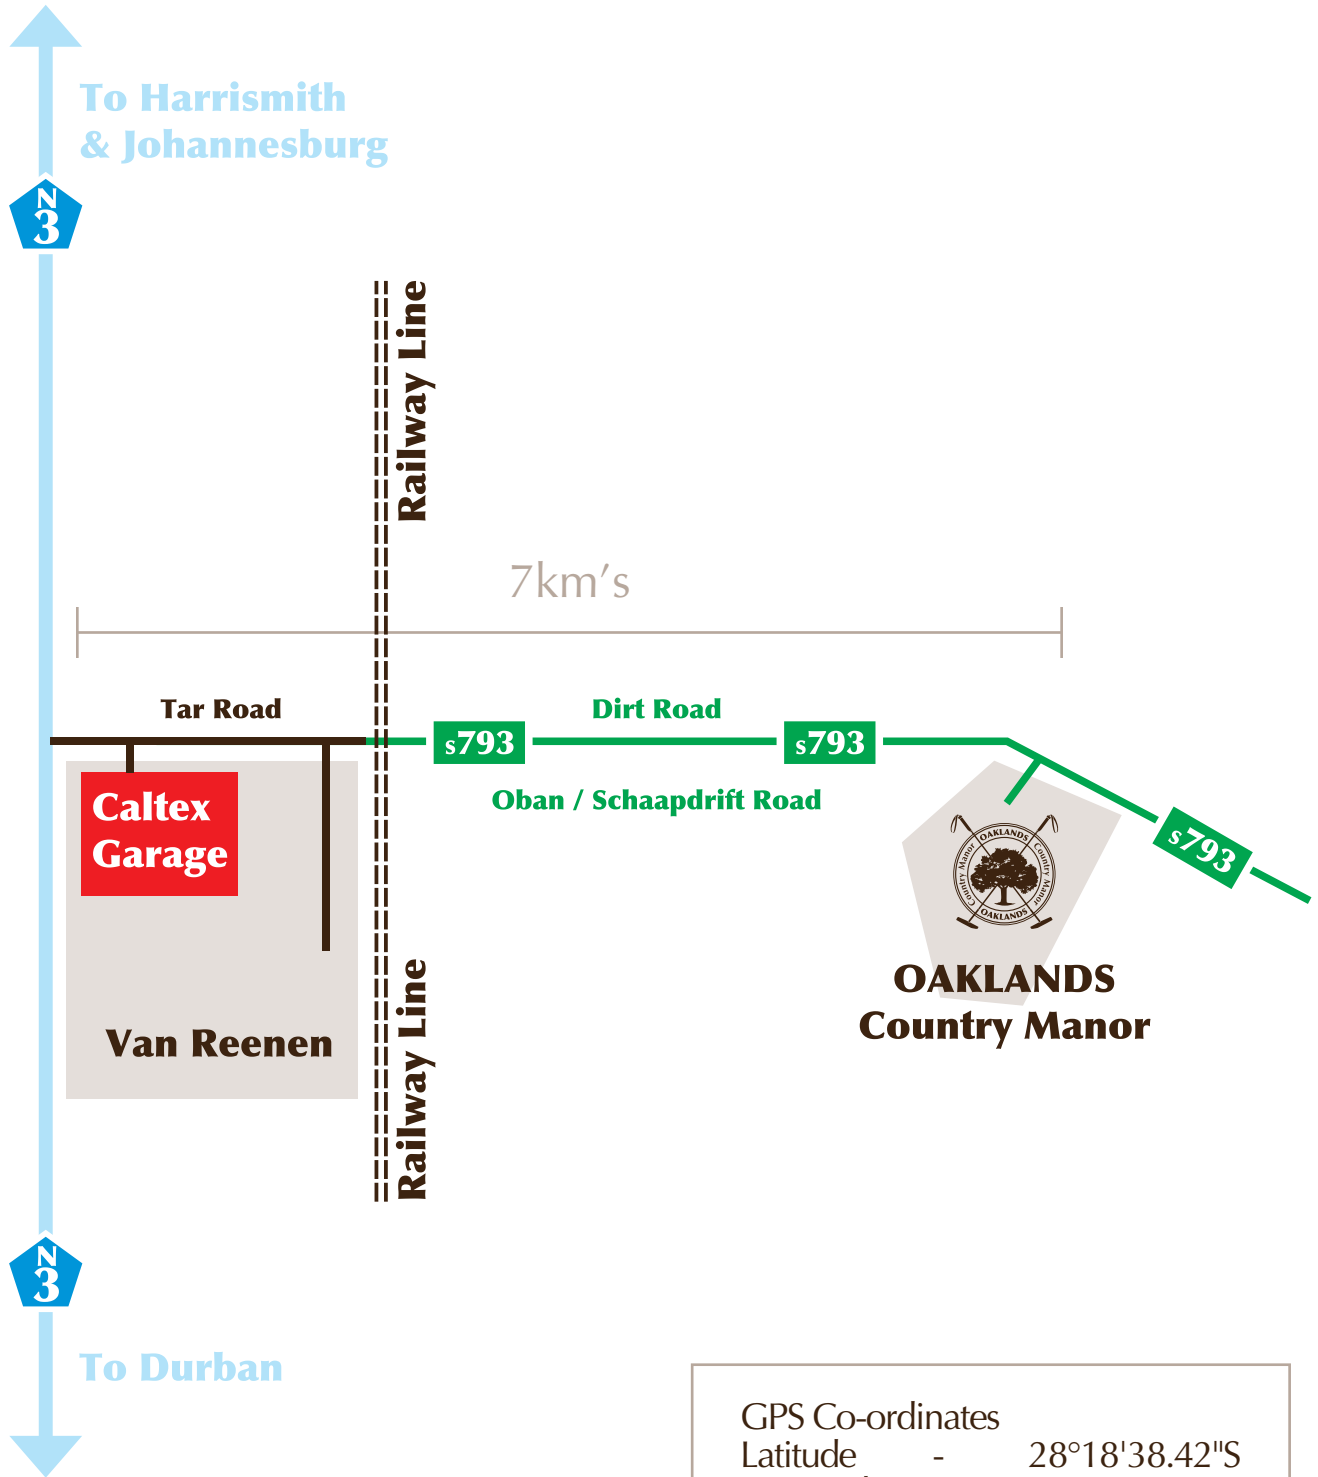

GPS Co-ordinates

Latitude - 28°18'38.42"S
Longitude - 29°23'12.57"E

Approximately 3 hours from both Durban and Johannesburg. 30 km from Harrismith (South bound) and about 25 km from the Tugela Toll Plaza (North bound) on the N3. Turn into the R793 - Oban/Schaapdrift Rd. -next to the CALTEX garage in Van Reenen. Follow our signage to Oaklands Country Manor. Crossing the railway lines, travel for 7 km on the dirt road and you'll find us on the right.